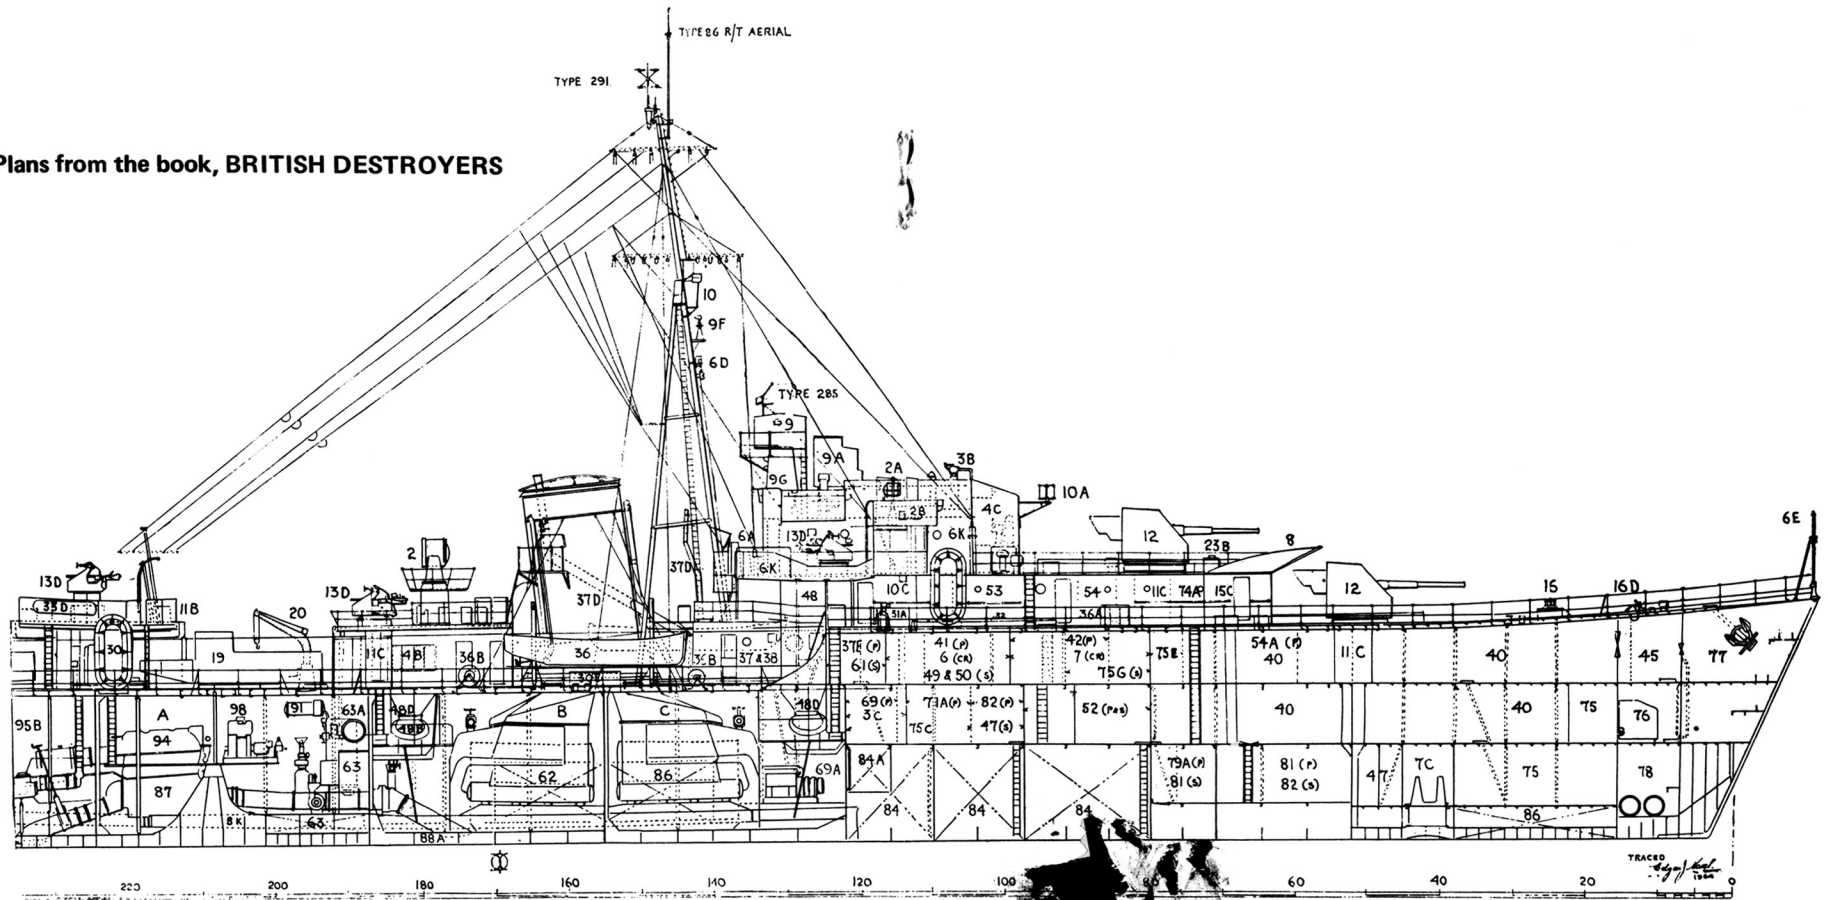

Plans from the book, BRITISH DESTROYERS

A portion of one of the Admiralty building plans in the book.

Chapter

- 1 Builders
- 2 Design and Construction
- 3 Early History of Torpedo Boats
- 4 27-knotters or "A" Class, 1892-93
- 5 27-knotters or "A" Class, 1893-94
- 6 30-knotters or "B," "C" and "D" Class, 1894-1901
- 7 Special Destroyers, 1896-97
- 8 Special Turbine Destroyers
- 9 Developments in Machinery
- 10 River or "E" Class, 1901-04
- 11 Tribal or "F" Class, 1905-08
- 12 Swift, the First Flotilla Leader
- 13 Beagle or "G" Class, 1908-09
- 14 Acorn or "H" Class, 1909-10
- 15 Repeat Acorn or "I" Class, 1910-11
- 16 Acasta or "K" Class, 1911-12
- 17 Laforey or "L" Class, 1912-13
- 18 "M" Class, 1913-14
- 19 Flotilla Leaders, Lightfoot Class, 1913-15

Chapter

- 20 Organisation of Torpedo Craft
- 21 Purchased Destroyers
- 22 Emergency War Programme, "M" Class
- 23 Emergency War Programme, "R" Class
- 24 Flotilla Leaders, 1916-17, Admiralty "V" Design
- 25 "V" and "W" Classes, 1916-17
- 26 Modified Trenchant or "S" Class, 1917-18
- 27 Repeat "W" Class, 1918-19
- 28 The Years of War, 1914-18
- 29 Special Destroyers "Amazon" and "Ambuscade," 1924-25
- 30 Acasta or "A" Class, 1927
- 31 Beagle or "B" Class, 1928
- 32 Crusader or "C" Class, 1929
- 33 Defender or "D" Class, 1930
- 34 Eclipse or "E" Class, 1931
- 35 Fearless or "F" Class, 1932
- 36 Greyhound or "G" Class, 1933
- 37 Hero or "H" Class, 1934

Chapter

- 52 Valentine or "V" Class, 8th Emergency Flotilla
- 53 Wager or "W" Class, 9th Emergency Flotilla
- 54 Zambesi or "Z" Class, 10th Emergency Flotilla
- 55 "C" Class, Caesar or "CA" Group, 11th Emergency Flotilla
- 56 Battle Class, 1942, Fleet Destroyers, 1st and 2nd Flotillas
- 57 Battle Class, 1943, Fleet Destroyers, 3rd Flotilla
- 58 Weapon Class, 1944
- 59 Daring Class, 1944
- 60 Hunt Class, Group 1, Atherstone Type
- 61 Radar
- 62 1939-45 War
- 63 Development in Fifty Years